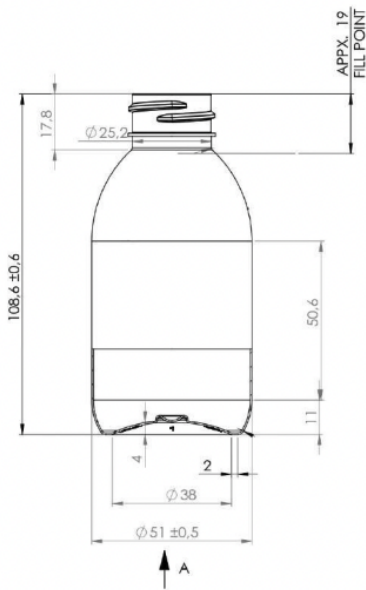

Cosmo Sirop 150

General info

Item no. (SKU):	LS1012112112
Family / Range:	Cosmo Sirop
Capacity:	150ml
Neck:	28/410
Weight:	13
Shape:	Round
Material:	PET
Colour:	All Colours Available
Print Areas:	N/A
Country of Origin:	Lithuania

Packaging Info

Packed in Boxes

Box Dimensions (mm):	594 x 394 x 448
Quantity per box (pcs):	320
Boxes per pallet (pcs):	20
Quantity per pallet (pcs):	6400
Net weight (kg):	82
Gross weight (kg):	112
Pallet height (mm):	2400

Packed in PE bags on trays (Full pallet)

Tray dimensions (mm):	1200 x 800 x 50
Quantity per tray (pcs):	400
Quantity per PE bag (pcs):	176
PE bags per tray (pcs):	2
Trays per pallet (pcs):	20
Quantity per pallet (pcs):	8000
Net weight (kg):	102
Gross weight (kg):	118
Pallet height (mm):	2400